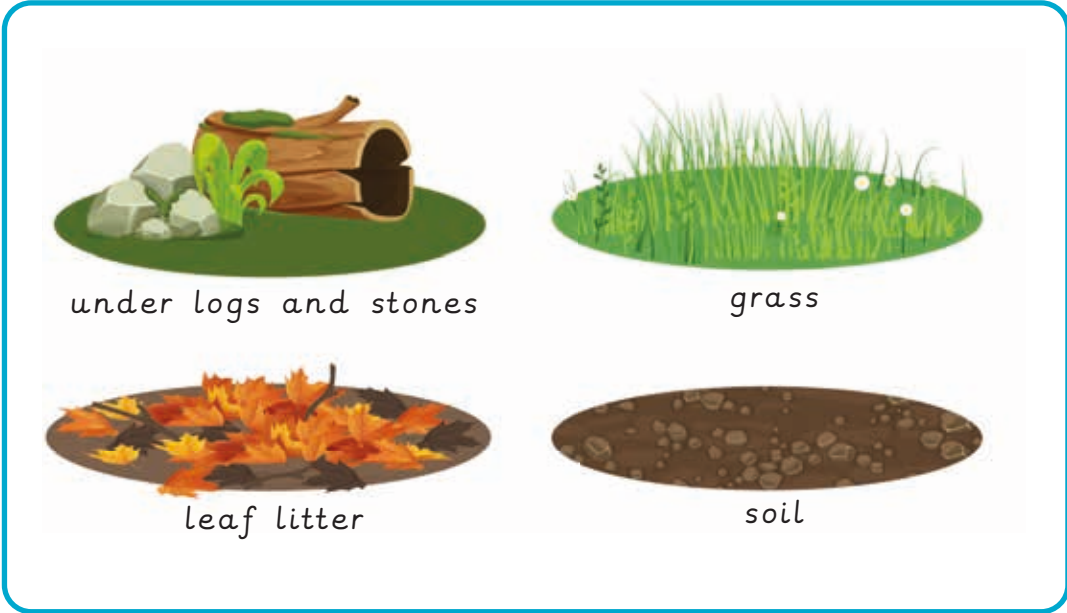

KSI - Microhabitats

A **microhabitat** is a small area with different conditions to the surrounding area.

Minibeasts are small creatures without a backbone.

Scientists use **super science skills** to find answers to questions.

Super science skills	
Researching	
Observing over time	
Comparative and fair testing	
Grouping	
Spotting patterns	